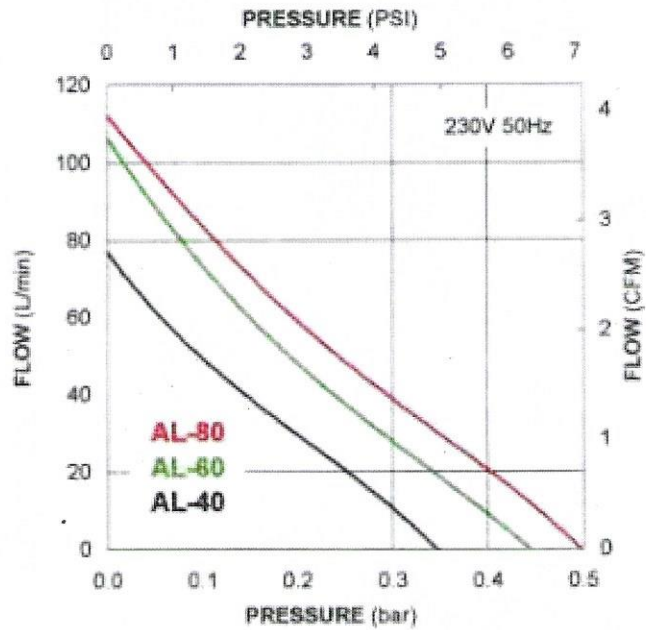

Models overview

AL 40
AL 60
AL 80
Pressure

AL 40
AL 60
AL 80
Pressure

Model	AL 40		AL 60		AL 80	
Voltage	120 V	230 V	120 V	230 V	120 V	230 V
Frequency	60 Hz	50 Hz	60 Hz	50 Hz	60 Hz	50 Hz
Pressure	0,15 bar (2.18 psig)					
Performance	48 l/min	40 l/min	68 l/min	60 l/min	85 l/min	70 l/min
Current Draw	0.8 A	0.5 A	1.0 A	0.6 A	1.7 A	0.8 A
Power	46 W	40W	60 W	54 W	85 W	80 W
Sound level	36 dB(A)		38 dB(A)		39 dB(A)	
Weight	5.6 kg (12.5 lb)		6.5 kg (14.4 lb)		6.5 kg (14.4 lb)	
Dimension	205 mm x 173 mm x 202 mm (8.1 in x 6.8 in x 9.9 in)					