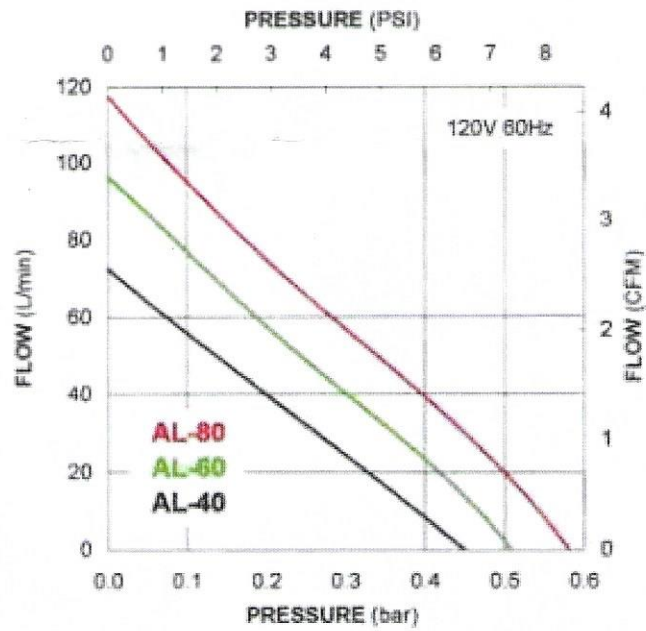

Models overview

AL 40
AL 60
AL 80
Pressure

AL 40
AL 60
AL 80
Pressure

Model	AL 40		AL 60		AL 80	
Voltage	120 V	230 V	120 V	230 V	120 V	230 V
Frequency	60 Hz	50 Hz	60 Hz	50 Hz	60 Hz	50 Hz
Pressure	0,15 bar (2.18 psig)					
Performance	48 l/min	40 l/min	68 l/min	60 l/min	85 l/min	70 l/min
Current Draw	0.8 A	0.5 A	1.0 A	0.6 A	1.7 A	0.8 A
Power	46 W	40W	60 W	54 W	85 W	80 W
Sound level	36 dB(A)		38 dB(A)		39 dB(A)	
Weight	5.6 kg (12.5 lb)		6.5 kg (14.4 lb)		6.5 kg (14.4 lb)	
Dimension	205 mm x 173 mm x 202 mm (8.1 in x 6.8 in x 9.9 in)					